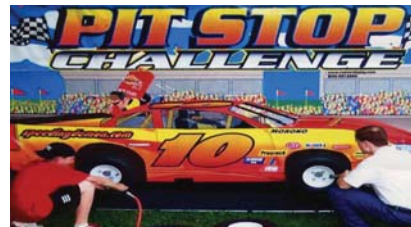

PIT STOP CHALLENGE