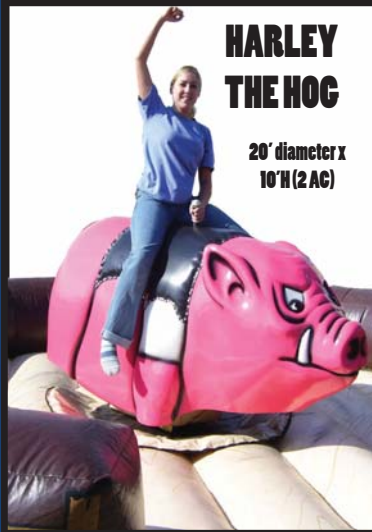

HARLEY THE HOG

20' diameter x
10'H (2 AC)