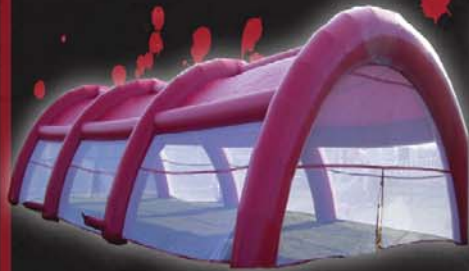

PAINTBALL

Live on campus!