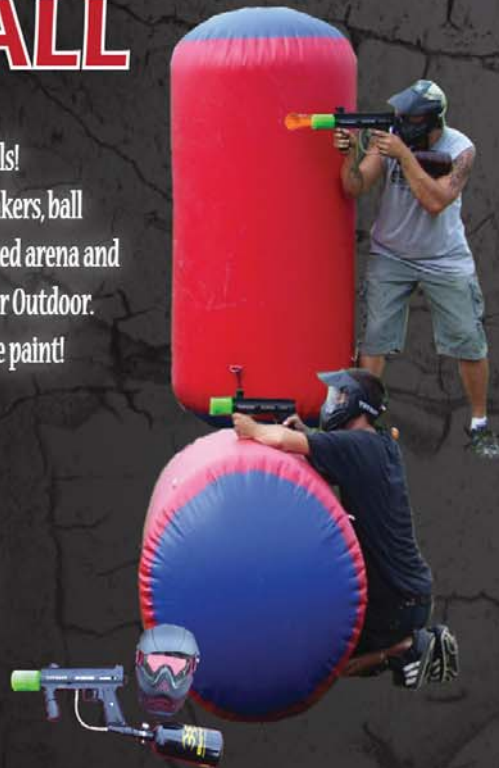

AIR BUNKER BALL

Two teams battle it out with foam balls!

Air Bunker Ball comes complete with air bunkers, ball blasters, foam balls, colored vests, air tanks, inflated arena and referees. Air Bunker Ball can be done Indoor or Outdoor.

Air Bunker Ball is like Paintball without the paint!