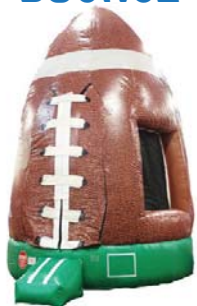

MOON BOUNCES

* WESTERN * SPORTS * CRAYON * JUNGLE
* PRINCESS * PRINCE

Each Moon Bounce is: 15'W x 15'L x 12'H (1 AC)

FOOTBALL BOUNCE

16'W x 18'L x 19'H (1 AC)

LADYBUG BOUNCE

15'W x 15'L x 12'H (1 AC)

LOW CEILING BOUNCE