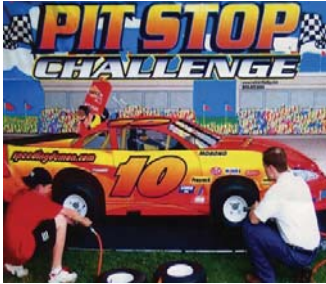

GAMES

PIT STOP CHALLENGE

IT'S A RACE TO THE FINISH! THE WINNER MUST BE THE FIRST TO TAKE OFF A TIRE AND PUT ANOTHER ON USING A COMPRESSED AIR IMPACT WRENCH. 10'W X 5'DEEP X 8'H (1 AC)