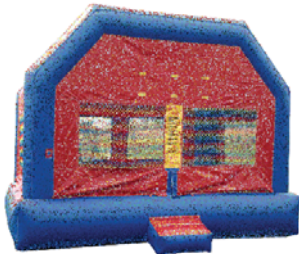

SURF N' SLIDE

DIMENSIONS ARE: 32' X 12' X 9'
HIGH, REQUIRES 1 POWER CIRCUIT
AND YOU MUST PROVIDE A
"GARDEN" HOSE HOOKED UP TO A
WATER FAUCET.

TROPICAL SLIDE

DIMENSIONS: 20'W
X 30'L X 20' H

SUPER SPLASH- DOUBLE SLIDE

DIMENSIONS: 20'W
X 30'L X 20' H

WATER TAG

DIMENSIONS ARE: 30'W X 30'L X 8' HIGH AND
REQUIRES 2 POWER CIRCUITS. YOU MUST
SUPPLY A WATER HOSE AND A NEARBY WATER
SOURCE TO REFILL THE BUCKETS.

KIDS CORNER

FUN JUMP

Kids and adults of all ages will enjoy bouncing in our bigger Fun Jump.
15'W x 20'L x 13'H (1 AC)

KID'S COMBO

Bounce or slide in our 2 in 1 combo for kids.
11'W x 29'L x 15'H (1 AC)

SPONGEBOB COMBO

Inside the Spongebob combo is a play area, a bounce area, and a small slide.
15'W x 15'L x 16'H (1 AC)

MOON BOUNCES

* WESTERN * SPORTS * CRAYON * JUNGLE
* PRINCESS * PRINCE

Each Moon Bounce is: 15'W x 15'L x 12'H (1 AC)

FOOTBALL BOUNCE

16'W x 18'L x 19'H (1 AC)

LADYBUG BOUNCE

15'W x 15'L x 12'H (1 AC)

LOW CEILING BOUNCE